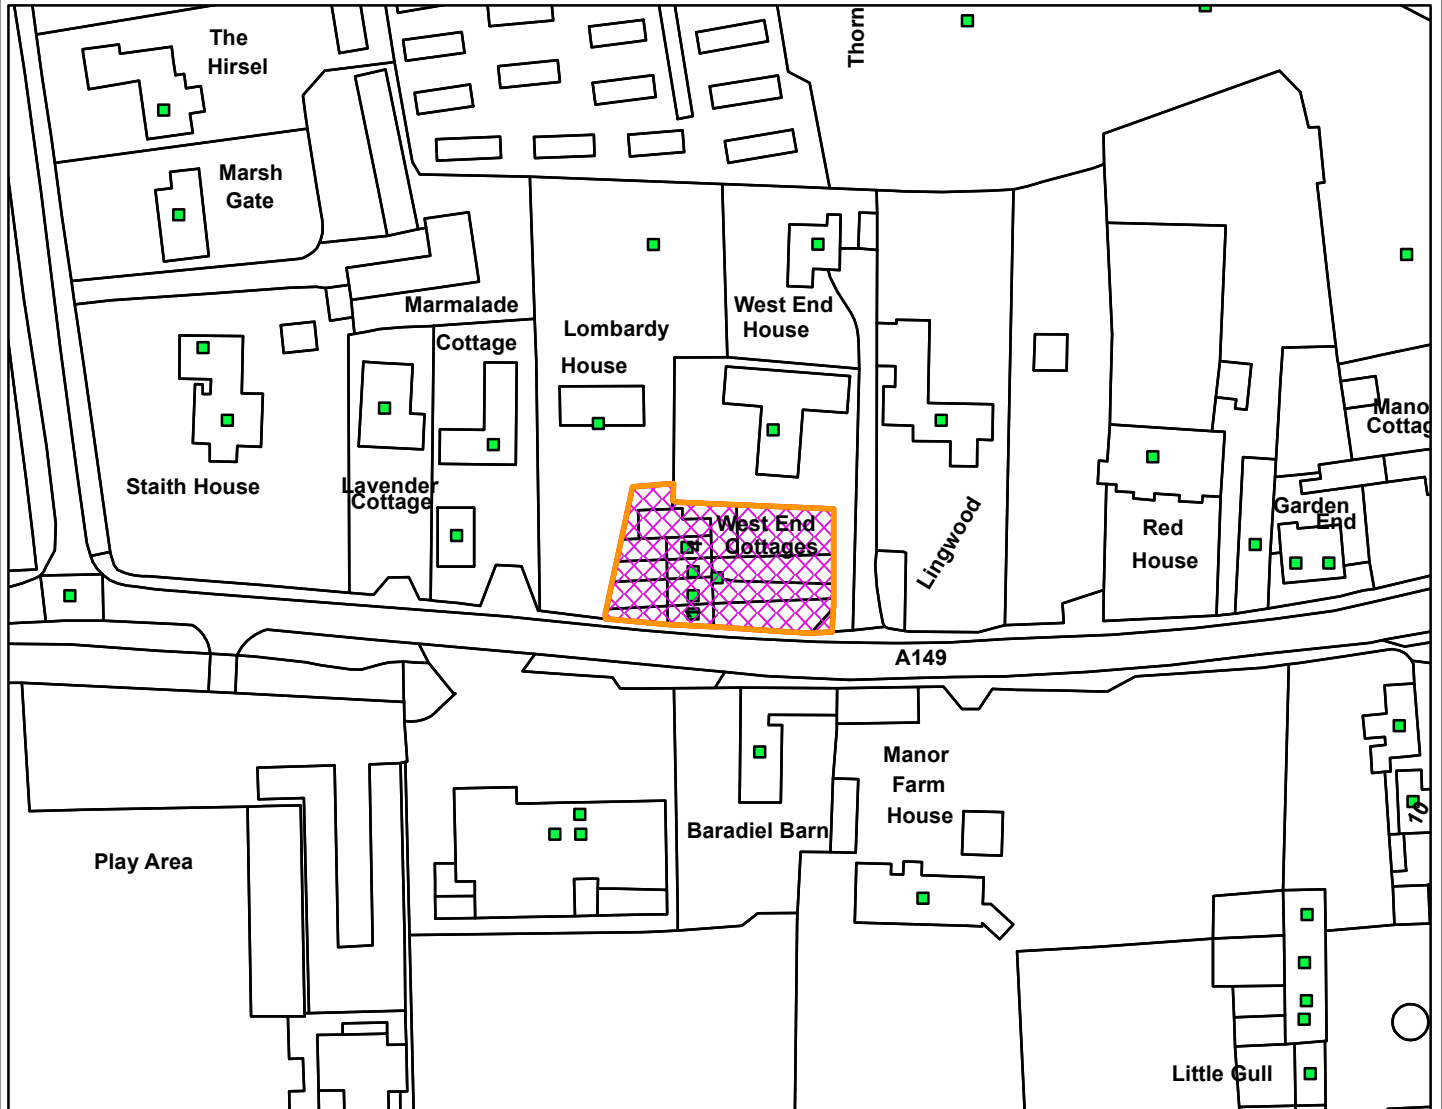

Land to the East of West End Cottages, High Street, Thornham

Legend

[Empty legend box]

Scale: 1:1,250

Reproduced from the Ordnance Survey map with permission of the Controller of His Majesty's Stationery Office © Crown Copyright 2023.

Unauthorised reproduction infringes Crown Copyright and may lead to prosecution or civil proceedings.

Organisation	BCKLWN
Department	Department
Comments	Not Set
Date	15/11/2024
MSA Number	0100024314